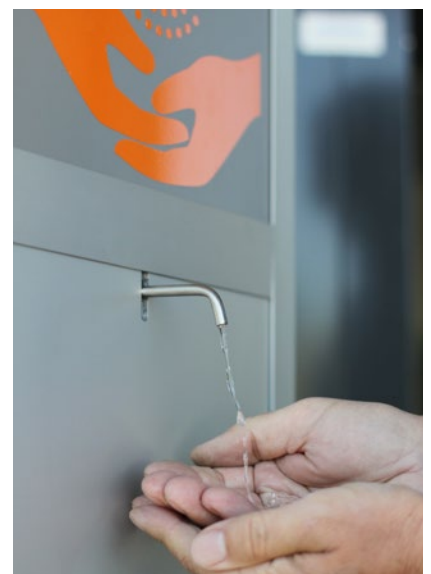

## Disinfection column

Regular hand disinfection is recommended by the federal government.

TOPP offers a disinfection column with a foot pedal for dispensing so that touching a handle is not required. This allows both hands to be disinfected at the same time. A drip pan keeps things tidy.

The column's modern, clear lines make it easy to clean.

Your name is applied to each column for promotional purposes. An optional information board or tablet can be added.

This disinfection column is designed to serve as an appealing, positive WELCOME for your customers in addition to ensuring hand hygiene.